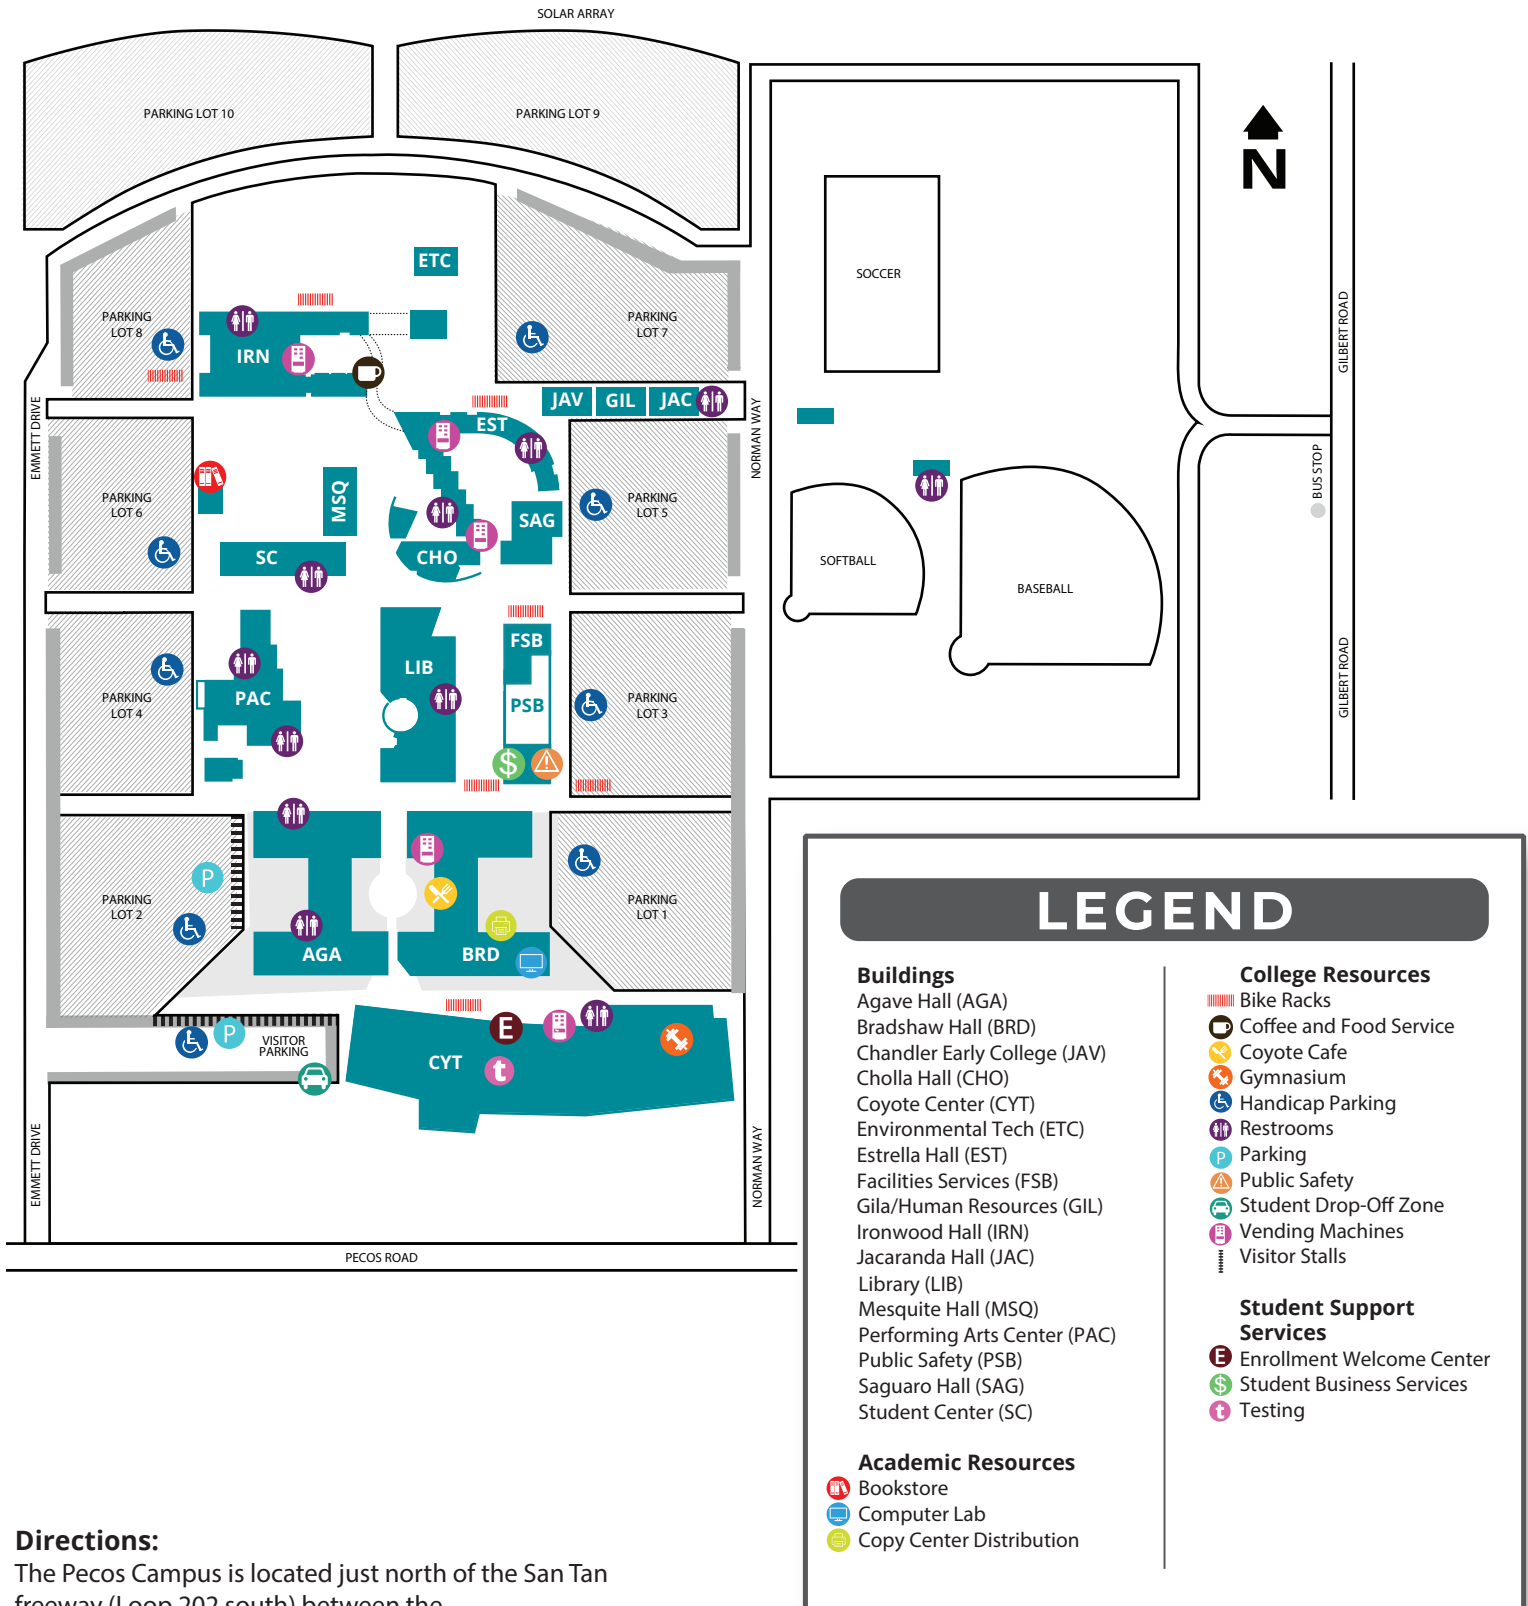

CHANDLER-GILBERT COMMUNITY COLLEGE

A MARICOPA COMMUNITY COLLEGE

Pecos Campus Map

2626 East Pecos Road
Chandler, Arizona 85225-2449
(480) 732-7000

Directions:

The Pecos Campus is located just north of the San Tan freeway (Loop 202 south) between the Cooper and Gilbert road exits.